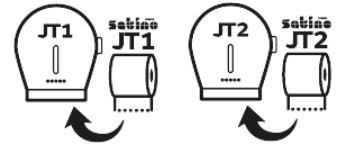

Satino PureSoft toilet paper large roll

JT2 compatible

318820

PRODUCT DESCRIPTION

Satino PureSoft is the first premium toilet paper in 100% recycled quality made from cardboard from Satino by WEPA. Satino PureSoft is especially soft, comfortable and absorbent. It is one of the softest natural coloured papers on the market – and also unrivalled in sustainability.

PRODUCT ATTRIBUTES

Brand	Satino PureSoft
Coding	JT2
label / certification	FSC® Recycled, EU Ecolabel, Blauer Engel, Dermatest Guarantee, German Ecodesign Award 2023
Embossing	Waffle
Quality	Recycling
Layer	2
Rolls x sheets	6 x 1520
Sheet size	9,2 x 25
Colour	soft beige
Roll Diameter (cm)	26
Diameter core (cm)	6
Grammage g/sqm/Ply	15,5
Length / Roll (m)	380
Sheets / Roll	1520
Rolls / Pack	6
Length of transport unit (cm)	78
Width transport unit (cm)	26
Height of transport unit (cm)	18,4
net weight per transport unit (kg)	6,5
EAN-Case	4000735353842
Pallet	44
Pallet height (cm)	218
net weight per pallet (kg)	286
EAN-pallet	4000735353859

Printing errors and Products subject to change. All information based on the general conditions of sale, which is made available under Terms of www.satino-by-wepa.eu to view and download.