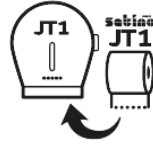

COMPANY CERTIFICATES: ISO 9001 ISO 14001 ISO 50001

Jumbo toilet paper dispenser small *JT1 compatible*

331050

PRODUCT DESCRIPTION

The easy-care dispenser solution for XL large rolls and low to medium frequencies. Quick and easy to fill, easy to service thanks to the viewing window on the front, economical thanks to the integrated roller brake against excessive, wanton or unintentional consumption.

PRODUCT ATTRIBUTES

Brand	Satino
Coding	JT1
Product	Jumbo Toilet Paper Dispenser Small
Frequency	Low + Middle
Dimensions (mm)	245 (W) x 265 (H) x 122 (D)
Colour	White
Packaging unit	1
Pallet	189
Filling Capacity	189
Width transport unit (cm)	25
Height of transport unit (cm)	27
Length of transport unit (cm)	13
EAN-Case	4000735716609
net weight / Dispenser (kg)	0,93
Pack scheme pallet (amount x layer)	27 x 7
Pallet height (cm)	197