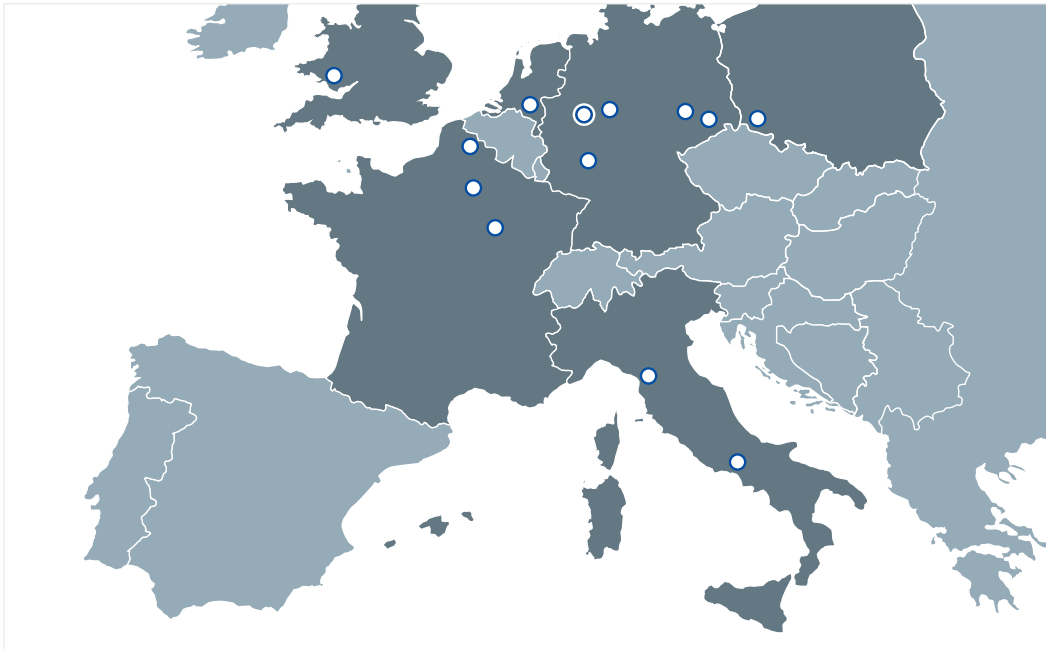

WEPA PROFESSIONAL

WEPA Professional is a leading European hygiene specialist for sustainable, innovative washroom solutions. With the Satino by WEPA brand, WEPA Professional specifically addresses the needs of companies and institutions in public spaces. The range includes everything that makes a hygiene experience safe and convenient:

hygiene paper, intelligent dispenser systems, air fresheners and hand sanitiser solutions.

WEPA Professional is part of the WEPA Group, one of the three largest hygiene paper manufacturers in Europe and the market leader in the production of hygiene paper made from recycled fibres.

Its registered office is in Arnsberg, North Rhine-Westphalia, Germany.

WEPA in Europe

Your professional contact:

Misprints and changes reserved.
All deliveries and payments shall be made exclusively in accordance with our General Terms and Conditions of Delivery and Payment, which are available for viewing / downloading at www.satino-by-wepa.eu

Printed climate neutrally on
FSC® Mix paper

WEPA Professional GmbH

Rönkhauser Straße 26 | 59757 Arnsberg, Germany
Telefon: +49 (0)2932-307-0 | E-Mail: satino@wepa.eu

WEPA Nederland B.V.

Boutestraat 125 | 6071 JR Swalmen, Netherlands
Telefon: +31 (0)88-018-3000

WEPA Piechowice Sp. z o.o.

ul. Pakoszowska 1B | 58-573 Piechowice, Poland
Telefon: +48 (0)7575-47800

WEPA Professional UK Ltd

Waterfall Street | Blackburn BB2 2BN, England
Telefon: +44 (0)1254 790153

www.satino-by-wepa.eu