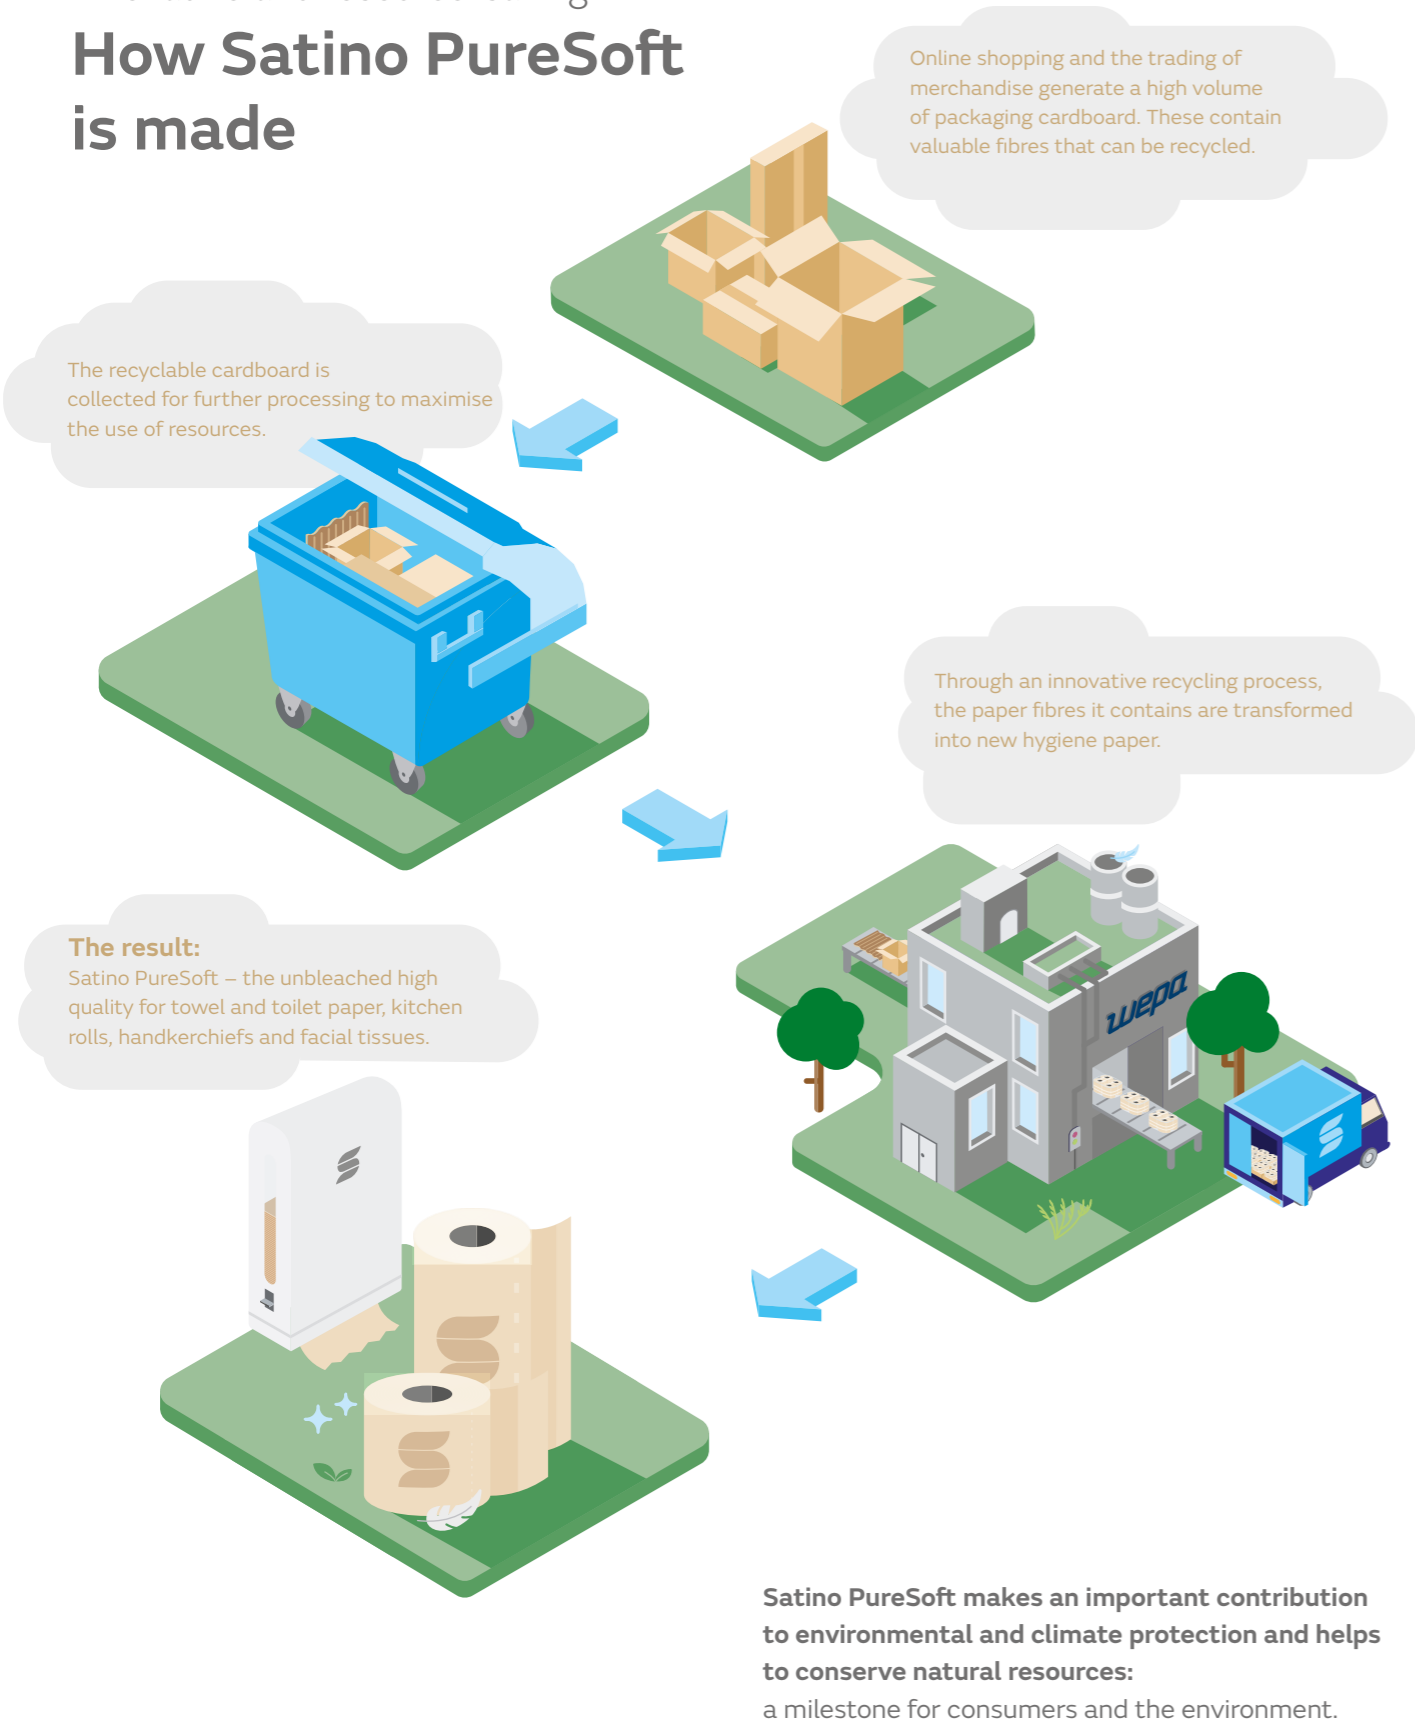

## CURRENT FIBRE CASCADE

In Europe, the majority of hygiene papers are made of virgin wood-based fibres.

Virgin fibre products

## SATINO PURESOFT FIBRE CASCADE

Cascaded use of fibres ensures resources are used to their full potential.

Satino PureSoft products

Established recycling loops

Innovative and resource-saving:  
**How Satino PureSoft is made**