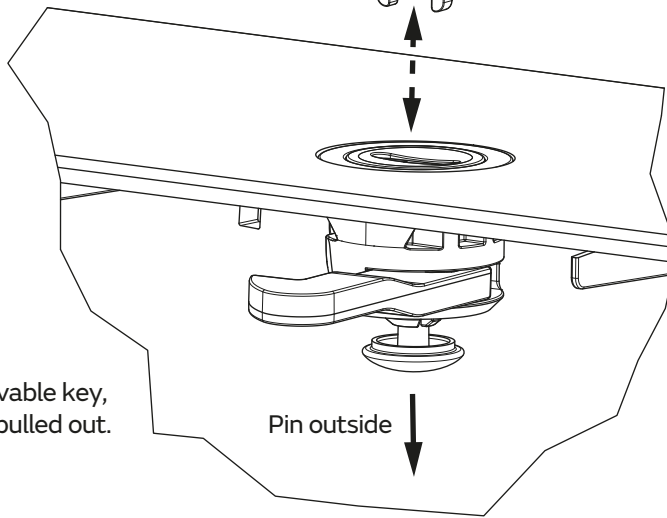

### Mounting Plate

Attaching Dispenser to Mounting Plate

Hang up and snap in

### Preferred distance

Removing Dispenser from Mounting Plate

1. Push
2. Lift

**HYGINITY**  
**Jumbo Toilet Paper Dispenser L**  
Item No.: 333406 / 333407

If you want to use the permanent key, press the pin in after you have inserted the key.

### Key options

Removable key

To use the removable key, the pin must be pulled out.

Pin outside

Permanent Key

Push Pin inwards