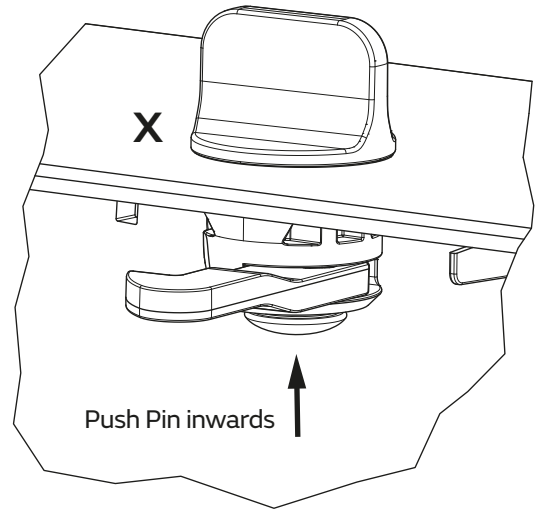

### Mounting Plate

Attaching Dispenser to Mounting Plate

Hang up and snap in

### Key options

Removable key

To use the removable key, the pin must be pulled out.

Pin outside

Permanent Key

Push Pin inwards

### Paper change

Please place **original** Satino Paper Roll JT2 in the center of the paper roll holder

Holder for the spare roll. - Maximum diameter 6cm