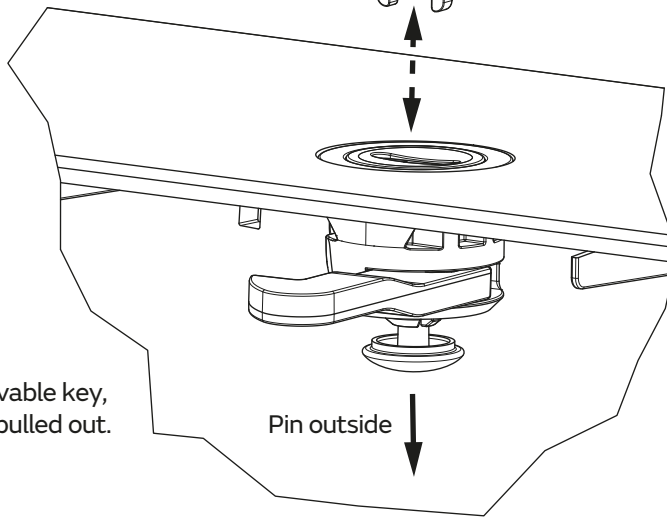

Supplied

Needed tools

Mounting Plate

Attaching Dispenser to Mounting Plate

Hang up and snap in

Preferred distance

Removing Dispenser from Mounting Plate

1. Push
2. Lift

HYGINITY
Jumbo Toilet Paper Dispenser S
Item No.: 333404 / 333405

If you want to use the permanent key, press the pin in after you have inserted the key.

Key options

Removable key

To use the removable key, the pin must be pulled out.

Pin outside

Permanent Key

Push Pin inwards

Paper change

Please place **original** Satino Paper Roll JT1 in the center of the paper roll holder

Holder for the spare roll. - Maximum diameter 6cm

Upgrade