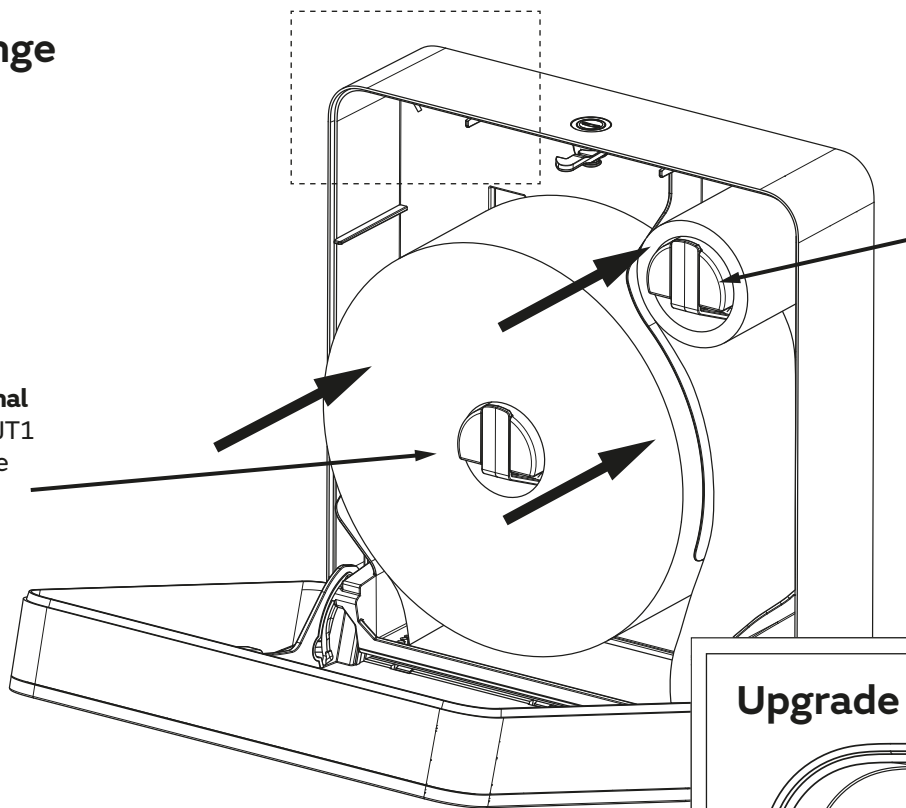

Pin outside

Permanent Key

Push Pin inwards

Paper change

Please place **original** Satino Paper Roll JT1 in the center of the paper roll holder

Holder for the spare roll. - Maximum diameter 6cm

Upgrade