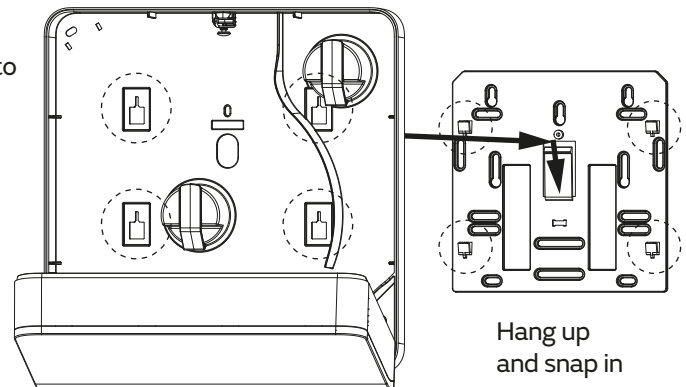

Supplied

Needed tools

Mounting Plate

Attaching Dispenser to Mounting Plate

Hang up and snap in

Preferred distance

Removing Dispenser from Mounting Plate

1. Push
2. Lift

HYGINITY
Jumbo Toilet Paper Dispenser S
Item No.: 333404 / 333405

If you want to use the permanent key, press the pin in after you have inserted the key.

Key options

Removable key

To use the removable key, the pin must be pulled out.