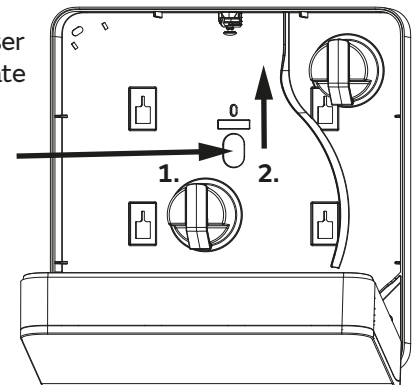

Supplied

Needed tools

Mounting Plate

Attaching Dispenser to Mounting Plate

Hang up and snap in

Preferred distance

Removing Dispenser from Mounting Plate

1. Push
2. Lift

HYGINITY
Jumbo Toilet Paper Dispenser S
Item No.: 333404 / 333405

If you want to use the permanent key, press the pin in after you have inserted the key.

Key options

Removable key

To use the removable key, the pin must be pulled out.

Pin outside

Permanent Key

Push Pin inwards

Paper change

Please place **original** Satino Paper Roll JT1 in the center of the paper roll holder

Holder for the spare roll. - Maximum diameter 6cm

Upgrade