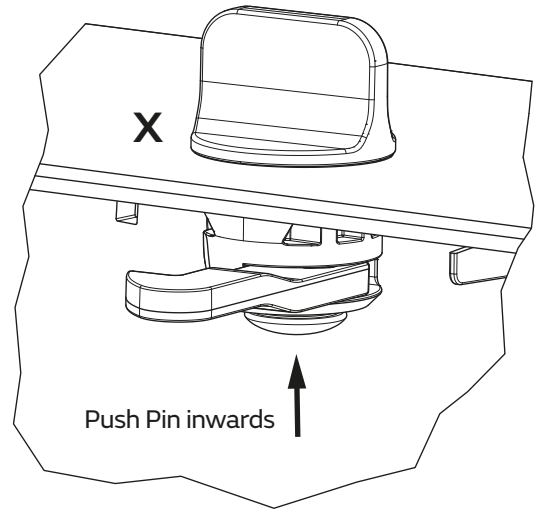

Supplied

Needed tools

Mounting Plate

Attaching Dispenser to Mounting Plate

Hang up and snap in

Preferred distance

Removing Dispenser from Mounting Plate

1. Push
2. Lift

HYGINITY
Jumbo Toilet Paper Dispenser S
Item No.: 333404 / 333405

If you want to use the permanent key, press the pin in after you have inserted the key.

Key options

Removable key

To use the removable key, the pin must be pulled out.

Pin outside

Permanent Key

Push Pin inwards

Paper change

Please place **original** Satino Paper Roll JT1 in the center of the paper roll holder

Holder for the spare roll. - Maximum diameter 6cm

Upgrade