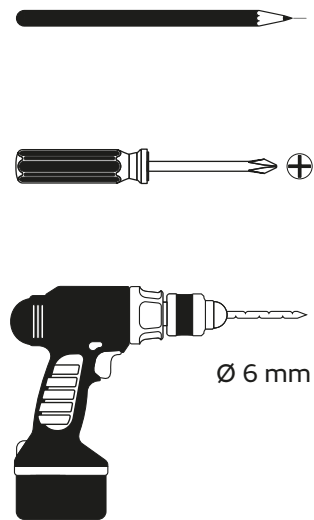

Assembly Instructions

HYGINITY

Jumbo Toilet Paper Dispenser S

Item No.: 333404 / 333405

HYGINITY Jumbo Toilettenpapier Spender S
HYGINITY Jumbo toiletpapierdispenser S
HYGINITY Distributeur de papier toilette Jumbo S
HYGINITY Dozownik do papieru toaletowego Jumbo S

Supplied

Needed tools

Mounting Plate

Attaching Dispenser to Mounting Plate

Hang up and snap in

Preferred distance

Removing Dispenser from Mounting Plate

1. Push
2. Lift

HYGINITY
Jumbo Toilet Paper Dispenser S
Item No.: 333404 / 333405

If you want to use the permanent key, press the pin in after you have inserted the key.

Key options

Removable key

To use the removable key, the pin must be pulled out.

Pin outside

Permanent Key

Push Pin inwards

Paper change

Please place **original** Satino Paper Roll JT1 in the center of the paper roll holder

Holder for the spare roll. - Maximum diameter 6cm

Upgrade