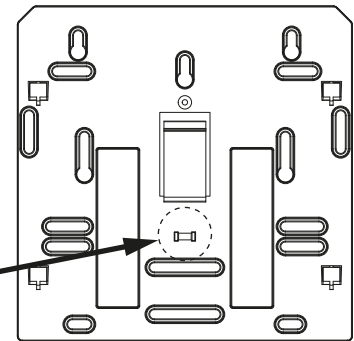

Assembly Instructions

HYGINITY

Jumbo Toilet Paper Dispenser S

Item No.: 333404 / 333405

HYGINITY Jumbo Toilettenpapier Spender S
HYGINITY Jumbo toiletpapierdispenser S
HYGINITY Distributeur de papier toilette Jumbo S
HYGINITY Dozownik do papieru toaletowego Jumbo S

Supplied

Needed tools

Mounting Plate

Attaching Dispenser to Mounting Plate

Hang up and snap in

Preferred distance

Removing Dispenser from Mounting Plate

1. Push
2. Lift

HYGINITY
Jumbo Toilet Paper Dispenser S
Item No.: 333404 / 333405

If you want to use the permanent key, press the pin in after you have inserted the key.

Key options

Removable key

To use the removable key, the pin must be pulled out.

Pin outside

Permanent Key

Push Pin inwards

Paper change

Please place **original** Satino Paper Roll JT1 in the center of the paper roll holder

Holder for the spare roll. - Maximum diameter 6cm

Upgrade