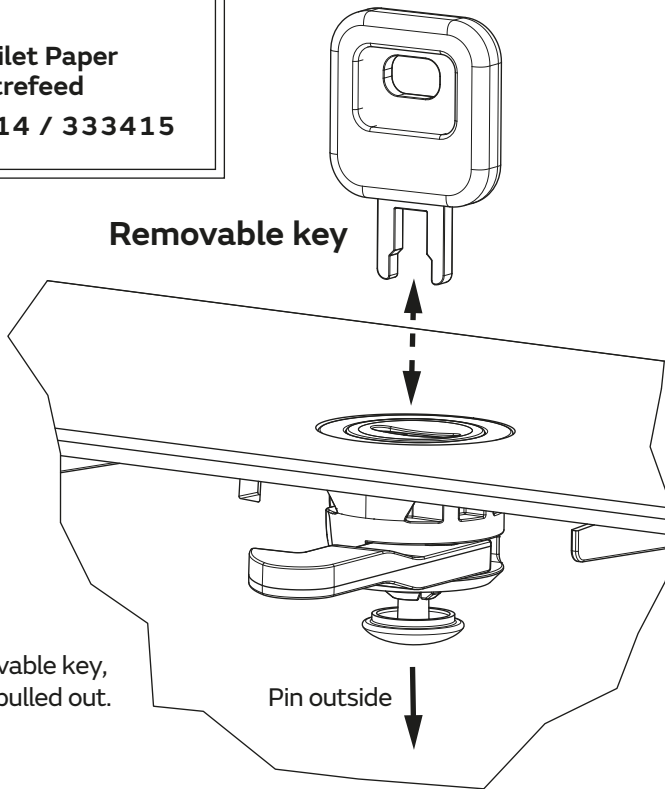

HYGINITY
Jumbo Twin Toilet Paper
Dispenser Centrefeed
Item No.: **333414 / 333415**

If you want to use the permanent key, press the pin in after you have inserted the key.

Key options

Removable key