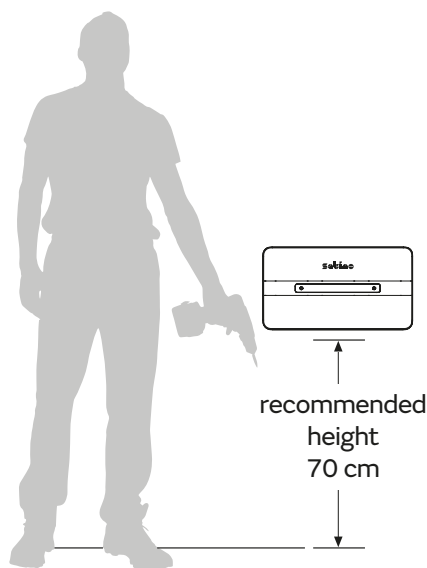

Removing Dispenser from Mounting Plate

1. Press the inner snap and then
2. lift the dispenser.

Suitable for
CF2