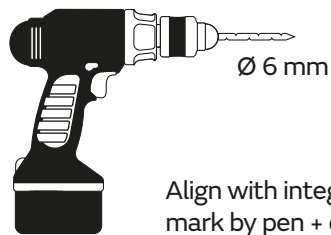

Mounting Plate

Align with integrated spirit level, mark by pen + drill holes