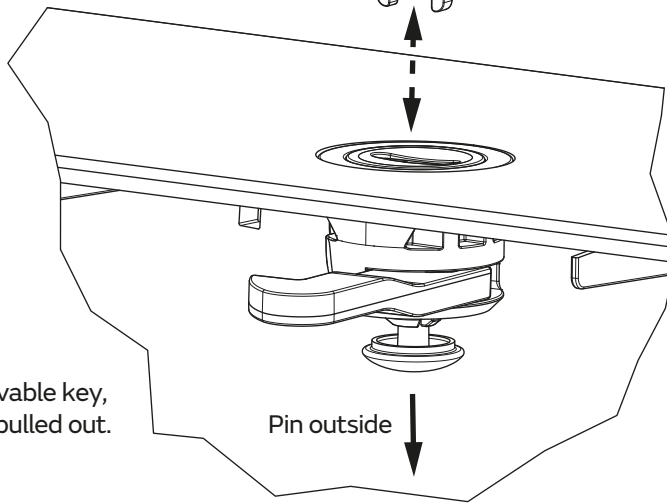

Supplied

Needed tools

Mounting Plate

Attaching
Dispenser to
Mounting Plate

1. Hang up and
2. snap in

Preferred distance

Removing Dispenser from
Mounting Plate

1. Press the inner snap
and than
2. lift the dispenser.

HYGINITY
System Twin Roll Toilet Paper
Dispenser

Item No.: 333422 / 333423

If you want to use the permanent key, press the pin in after you have inserted the key.

Key options

Removable key

To use the removable key, the pin must be pulled out.

Permanent Key

Refill

Please place **original** Satino System Toilet Paper Rolls JT3 in the dispenser.

1. Open the dispenser with the key at the top
2. Put the first role into the vertical guidance rail. Please mind the right direction. ⚠
3. Pull out first sheet, when role is in correct position
4. Put the second role over the first role into the vertical guidance rail