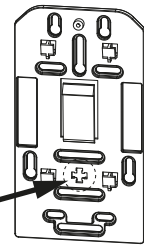

Assembly Instructions

HYGINITY System Twin Roll Toilet Paper Dispenser

Item No.: 333422 / 333423

HYGINITY System Doppelrollen-Toilettenpapierspender
HYGINITY System toiletpapierdispenser voor dubbele rollen
HYGINITY Distributeur double pour papier toilette système en rouleau
HYGINITY Dozownik do papieru toaletowego na dwie małe rolki systemowe

Supplied

Needed tools

Mounting Plate

Attaching
Dispenser to
Mounting Plate

1. Hang up and
2. snap in

Preferred distance

Removing Dispenser from
Mounting Plate

1. Press the inner snap
and than
2. lift the dispenser.

HYGINITY
System Twin Roll Toilet Paper
Dispenser

Item No.: 333422 / 333423

If you want to use the permanent key, press the pin in after you have inserted the key.

Key options

Removable key

To use the removable key, the pin must be pulled out.

Permanent Key

Refill

Please place **original** Satino System Toilet Paper Rolls JT3 in the dispenser.

1. Open the dispenser with the key at the top
2. Put the first role into the vertical guidance rail. Please mind the right direction. ⚠
3. Pull out first sheet, when role is in correct position
4. Put the second role over the first role into the vertical guidance rail