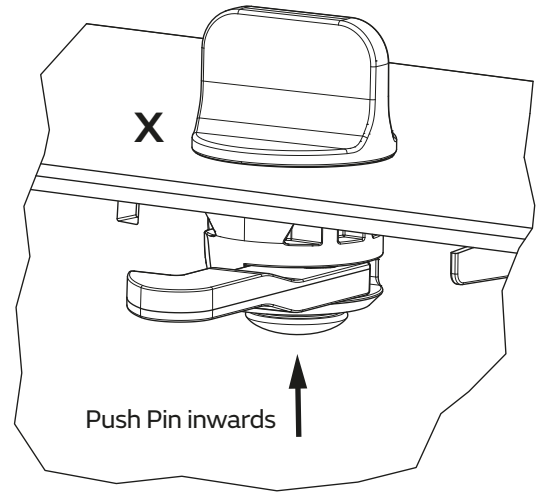

Supplied

Needed tools

Mounting Plate

Attaching
Dispenser to
Mounting Plate

1. Hang up and
2. snap in

Preferred distance

Removing Dispenser from
Mounting Plate

1. Press the inner snap
and than
2. lift the dispenser.

HYGINITY
System Twin Roll Toilet Paper
Dispenser

Item No.: 333422 / 333423

If you want to use the permanent key, press the pin in after you have inserted the key.

Key options

Removable key

To use the removable key, the pin must be pulled out.

Permanent Key

Refill

Please place **original** Satino System Toilet Paper Rolls JT3 in the dispenser.

1. Open the dispenser with the key at the top
2. Put the first role into the vertical guidance rail. Please mind the right direction. ⚠
3. Pull out first sheet, when role is in correct position
4. Put the second role over the first role into the vertical guidance rail