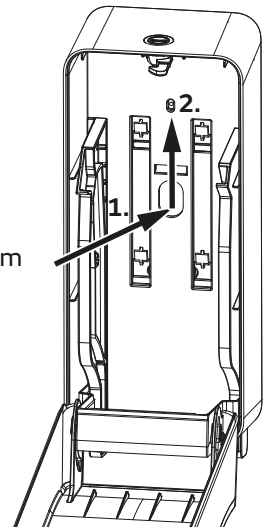

Assembly Instructions

HYGINITY System Twin Roll Toilet Paper Dispenser

Item No.: 333422 / 333423

HYGINITY System Doppelrollen-Toilettenpapierspender
HYGINITY System toiletpapierdispenser voor dubbele rollen
HYGINITY Distributeur double pour papier toilette système en rouleau
HYGINITY Dozownik do papieru toaletowego na dwie małe rolki systemowe

Supplied

Needed tools

Mounting Plate

Attaching
Dispenser to
Mounting Plate

1. Hang up and
2. snap in

Preferred distance

Removing Dispenser from
Mounting Plate

1. Press the inner snap
and than
2. lift the dispenser.

HYGINITY
System Twin Roll Toilet Paper
Dispenser

Item No.: 333422 / 333423

If you want to use the permanent key, press the pin in after you have inserted the key.

Key options

Removable key

To use the removable key, the pin must be pulled out.

Permanent Key

Refill

Please place **original** Satino System Toilet Paper Rolls JT3 in the dispenser.

1. Open the dispenser with the key at the top
2. Put the first role into the vertical guidance rail. Please mind the right direction. ⚠
3. Pull out first sheet, when role is in correct position
4. Put the second role over the first role into the vertical guidance rail