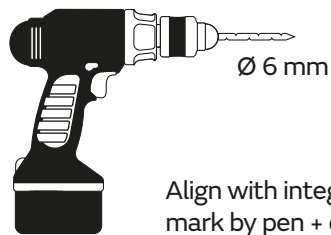

Supplied

Needed tools

Mounting Plate

Attaching
Dispenser to
Mounting Plate

1. Hang up and
2. snap in

Preferred distance

Removing Dispenser from
Mounting Plate

1. Press the inner snap
and than
2. lift the dispenser.

HYGINITY
System Twin Roll Toilet Paper
Dispenser

Item No.: 333422 / 333423

If you want to use the permanent key, press the pin in after you have inserted the key.

Key options

Removable key

To use the removable key, the pin must be pulled out.