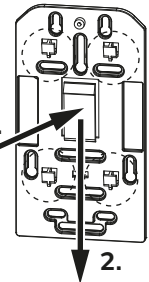

Supplied

Needed tools

Mounting Plate

Attaching
Dispenser to
Mounting Plate

1. Hang up and
2. snap in

Preferred distance

Removing Dispenser from
Mounting Plate

1. Press the inner snap
and than
2. lift the dispenser.

HYGINITY
System Twin Roll Toilet Paper
Dispenser

Item No.: 333422 / 333423

If you want to use the permanent key, press the pin in after you have inserted the key.

Key options

Removable key

To use the removable key, the pin must be pulled out.

Permanent Key

Refill

Please place **original** Satino System Toilet Paper Rolls JT3 in the dispenser.

1. Open the dispenser with the key at the top
2. Put the first role into the vertical guidance rail. Please mind the right direction. ⚠
3. Pull out first sheet, when role is in correct position
4. Put the second role over the first role into the vertical guidance rail