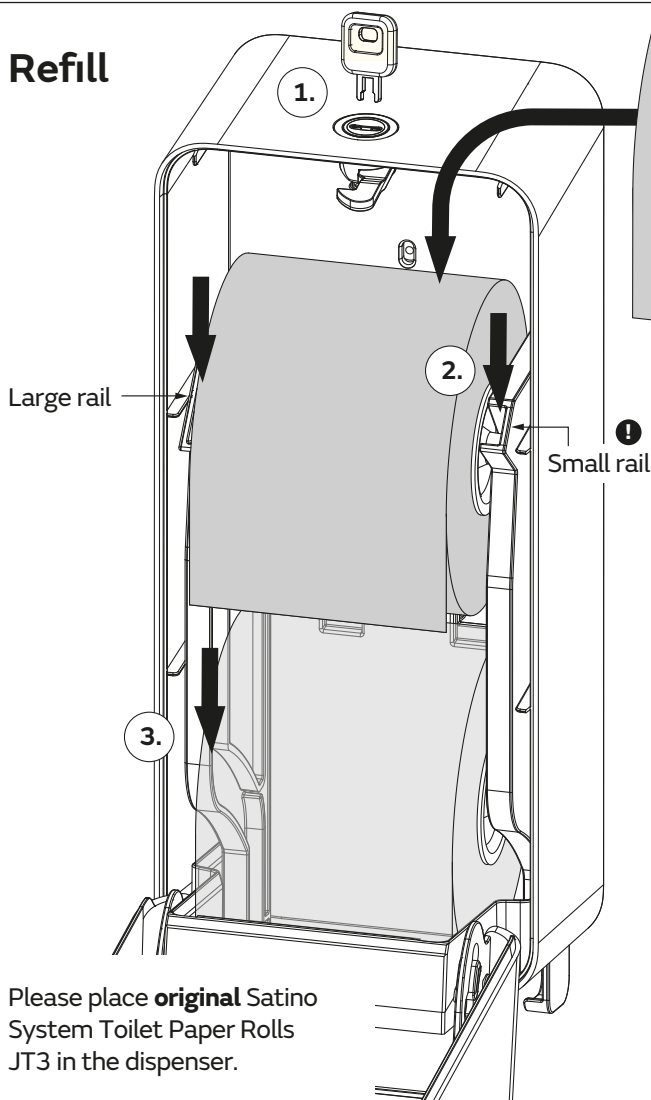

HYGINITY
System Twin Roll Toilet Paper
Dispenser

Item No.: 333422 / 333423

If you want to use the permanent key, press the pin in after you have inserted the key.

Key options

Removable key

To use the removable key, the pin must be pulled out.

Permanent Key

Refill

Please place **original** Satino System Toilet Paper Rolls JT3 in the dispenser.

1. Open the dispenser with the key at the top
2. Put the first role into the vertical guidance rail. Please mind the right direction. ⚠
3. Pull out first sheet, when role is in correct position
4. Put the second role over the first role into the vertical guidance rail