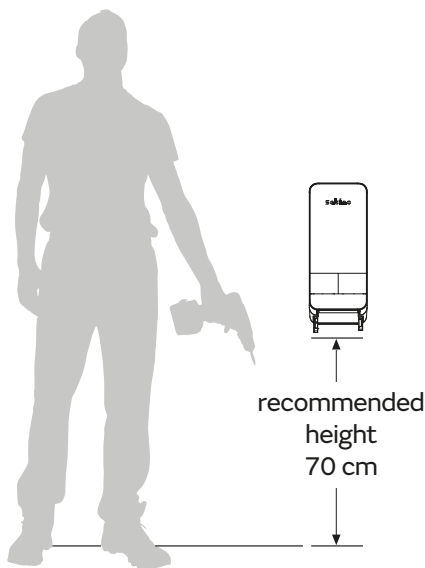

Supplied

Needed tools

Mounting Plate

Attaching
Dispenser to
Mounting Plate

1. Hang up and
2. snap in

Preferred distance

Removing Dispenser from
Mounting Plate

1. Press the inner snap
and than
2. lift the dispenser.

HYGINITY
System Twin Roll Toilet Paper
Dispenser

Item No.: 333422 / 333423

If you want to use the permanent key, press the pin in after you have inserted the key.

Key options

Removable key

To use the removable key, the pin must be pulled out.