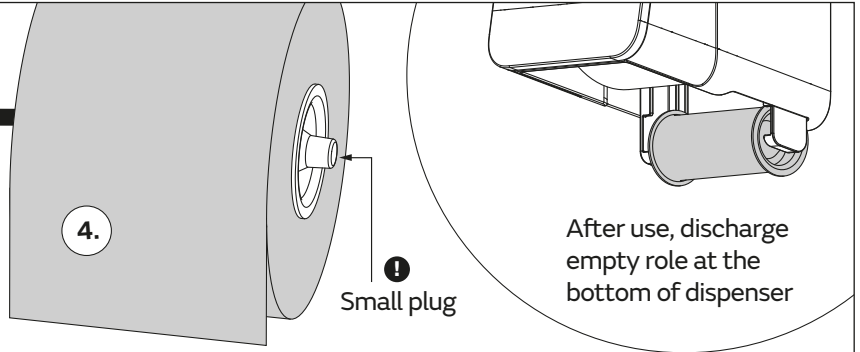

HYGINITY
System Twin Roll Toilet Paper
Dispenser

Item No.: 333422 / 333423

If you want to use the permanent key, press the pin in after you have inserted the key.

Key options

Removable key

To use the removable key, the pin must be pulled out.

Permanent Key

Refill

Please place **original** Satino System Toilet Paper Rolls JT3 in the dispenser.

1. Open the dispenser with the key at the top
2. Put the first role into the vertical guidance rail. Please mind the right direction. ⚠
3. Pull out first sheet, when role is in correct position
4. Put the second role over the first role into the vertical guidance rail

Upgrade