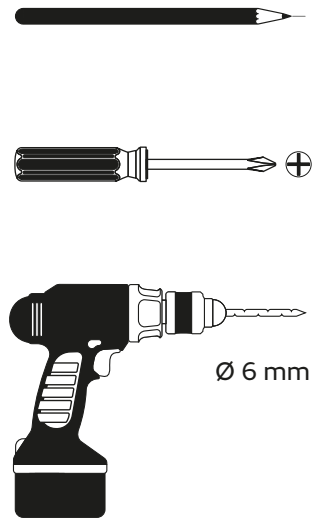

Assembly Instructions

HYGINITY System Twin Roll Toilet Paper Dispenser

Item No.: 333422 / 333423

HYGINITY System Doppelrollen-Toilettenpapierspender
HYGINITY System toiletpapierdispenser voor dubbele rollen
HYGINITY Distributeur double pour papier toilette système en rouleau
HYGINITY Dozownik do papieru toaletowego na dwie małe rolki systemowe

Supplied

Needed tools

Mounting Plate

Attaching
Dispenser to
Mounting Plate

1. Hang up and
2. snap in

Preferred distance

Removing Dispenser from
Mounting Plate

1. Press the inner snap
and than
2. lift the dispenser.

HYGINITY
System Twin Roll Toilet Paper
Dispenser

Item No.: 333422 / 333423

If you want to use the permanent key, press the pin in after you have inserted the key.

Key options

Removable key

To use the removable key, the pin must be pulled out.

Permanent Key

Refill

Please place **original** Satino System Toilet Paper Rolls JT3 in the dispenser.

1. Open the dispenser with the key at the top
2. Put the first role into the vertical guidance rail. Please mind the right direction. ⚠
3. Pull out first sheet, when role is in correct position
4. Put the second role over the first role into the vertical guidance rail