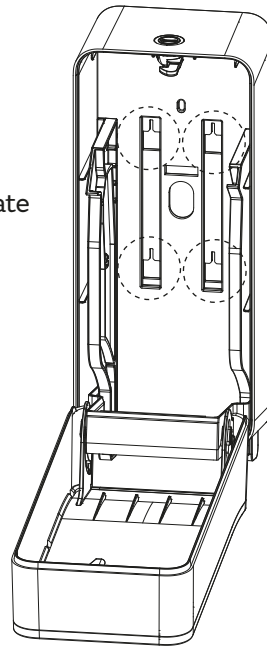

Assembly Instructions

HYGINITY System Twin Roll Toilet Paper Dispenser

Item No.: 333422 / 333423

HYGINITY System Doppelrollen-Toilettenpapierspender
HYGINITY System toiletpapierdispenser voor dubbele rollen
HYGINITY Distributeur double pour papier toilette système en rouleau
HYGINITY Dozownik do papieru toaletowego na dwie małe rolki systemowe

Supplied

Needed tools

Mounting Plate

Attaching
Dispenser to
Mounting Plate

1. Hang up and
2. snap in

Preferred distance

Removing Dispenser from
Mounting Plate

1. Press the inner snap
and than
2. lift the dispenser.

HYGINITY
System Twin Roll Toilet Paper
Dispenser

Item No.: 333422 / 333423

If you want to use the permanent key, press the pin in after you have inserted the key.

Key options

Removable key

To use the removable key, the pin must be pulled out.

Permanent Key

Refill

Please place **original** Satino System Toilet Paper Rolls JT3 in the dispenser.

1. Open the dispenser with the key at the top
2. Put the first role into the vertical guidance rail. Please mind the right direction. ⚠
3. Pull out first sheet, when role is in correct position
4. Put the second role over the first role into the vertical guidance rail