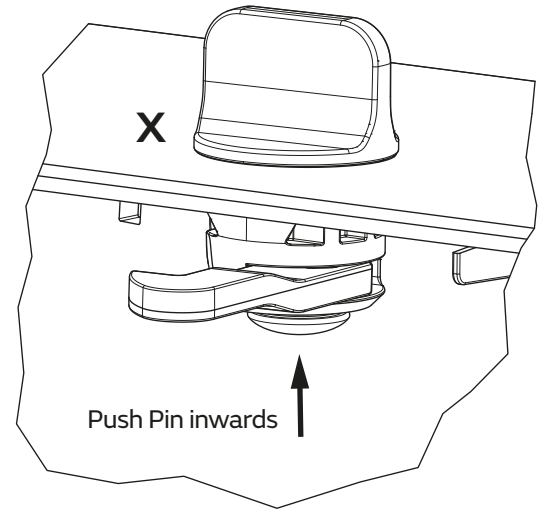

Permanent Key

Push Pin inwards