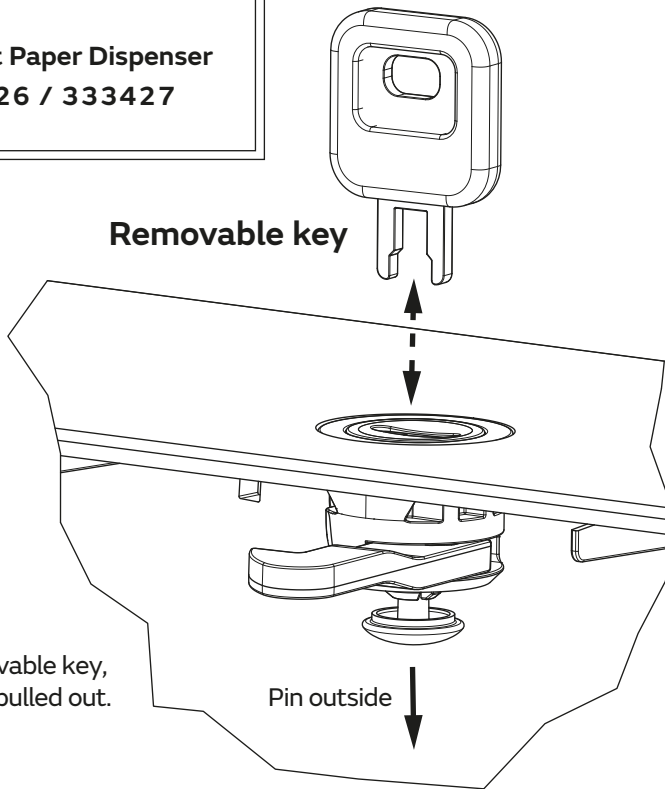

## Mounting Plate

Attaching  
Dispenser to  
Mounting Plate

## Preferred distance

Removing Dispenser from Mounting Plate

1. Push inner snapper and 2. push to the right

**HYGINITY**  
**Twin Roll Toilet Paper Dispenser**  
Item No.: 333426 / 333427

If you want to use the permanent key, press the pin in after you have inserted the key.

### Removable key

To use the removable key, the pin must be pulled out.